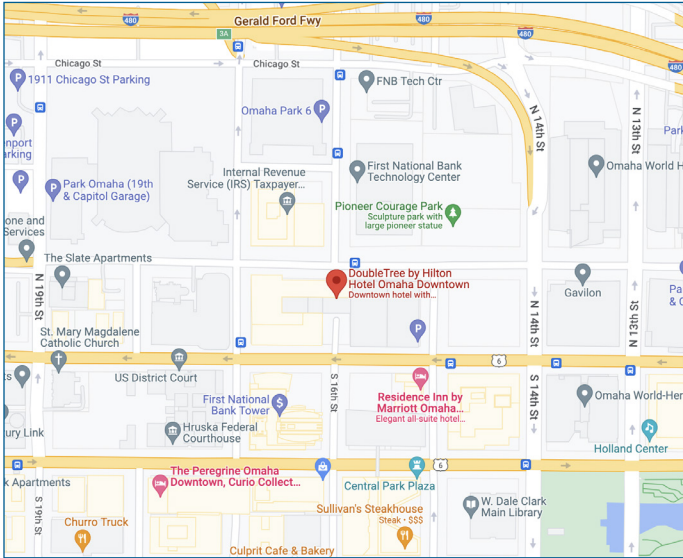

DRIVING DIRECTIONS

TO: DOUBLETREE BY HILTON

1616 Dodge St, Omaha, NE 68102

FROM THE WEST

Take I-80 E to Omaha
Take exit 3A from I-480 E
Follow N 14th St and Dodge St to N 16th St

FROM THE EAST

Take I-80 W to N 14th St in Omaha
Take exit 3A from I-480 E
Follow N 14th St and Dodge St to N 16th St

FROM THE NORTH

Follow I-29 S to US-6 W/Dodge St in Omaha
Take exit 4 from I-480 W/US-6 W
Follow US-6 W/Dodge St to N 16th St

FROM THE SOUTH

Take I-49 N and I-29 N to N 14th St in Omaha
Take exit 3A from I-480 E
Follow N 14th St and Dodge St to N 16th St

TO: HILTON OMAHA

1001 Cass St, Omaha, NE 68102

FROM THE WEST

Follow I-80 E to N 14th St in Omaha
Take exit 3A from I-480 E
Take N 13th St to Cass St

FROM THE EAST

Follow I-80 W to N 10th St in Omaha
Take exit 4 from I-480 W
Continue on N 10th St. Drive to Cass St

FROM THE NORTH

Follow I-29 S to N 10th St in Omaha
Take exit 4 from I-480 W/US-6 W
Continue on N 10th St. Drive to Cass St

FROM THE SOUTH

Follow I-49 N and I-29 N to N 10th St in Omaha
Take exit 4 from I-480 W
Continue on N 10th St. Drive to Cass St