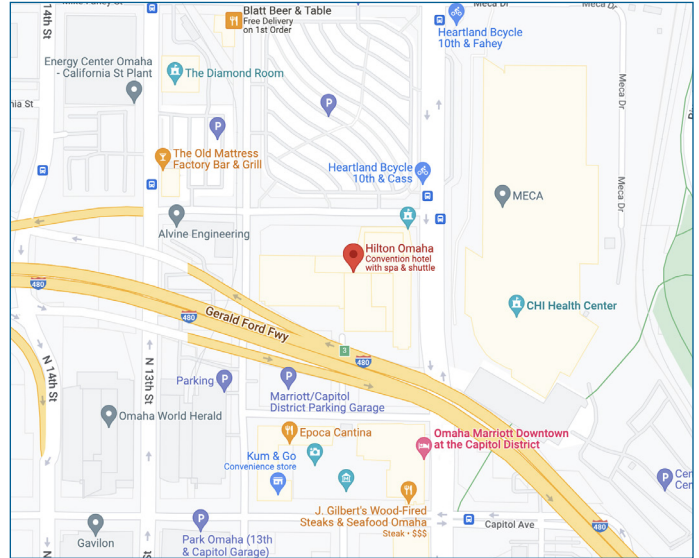

DRIVING DIRECTIONS

TO: DOUBLETREE BY HILTON

1616 Dodge St, Omaha, NE 68102

FROM THE WEST

Take I-80 E to Omaha
Take exit 3A from I-480 E
Follow N 14th St and Dodge St to N 16th St

FROM THE EAST

Take I-80 W to N 14th St in Omaha
Take exit 3A from I-480 E
Follow N 14th St and Dodge St to N 16th St

FROM THE NORTH

Follow I-29 S to US-6 W/Dodge St in Omaha
Take exit 4 from I-480 W/US-6 W
Follow US-6 W/Dodge St to N 16th St

FROM THE SOUTH

Take I-49 N and I-29 N to N 14th St in Omaha
Take exit 3A from I-480 E
Follow N 14th St and Dodge St to N 16th St

TO: HILTON OMAHA

1001 Cass St, Omaha, NE 68102

FROM THE WEST

Follow I-80 E to N 14th St in Omaha
Take exit 3A from I-480 E
Take N 13th St to Cass St

FROM THE EAST

Follow I-80 W to N 10th St in Omaha
Take exit 4 from I-480 W
Continue on N 10th St. Drive to Cass St

FROM THE NORTH

Follow I-29 S to N 10th St in Omaha
Take exit 4 from I-480 W/US-6 W
Continue on N 10th St. Drive to Cass St

FROM THE SOUTH

Follow I-49 N and I-29 N to N 10th St in Omaha
Take exit 4 from I-480 W
Continue on N 10th St. Drive to Cass St